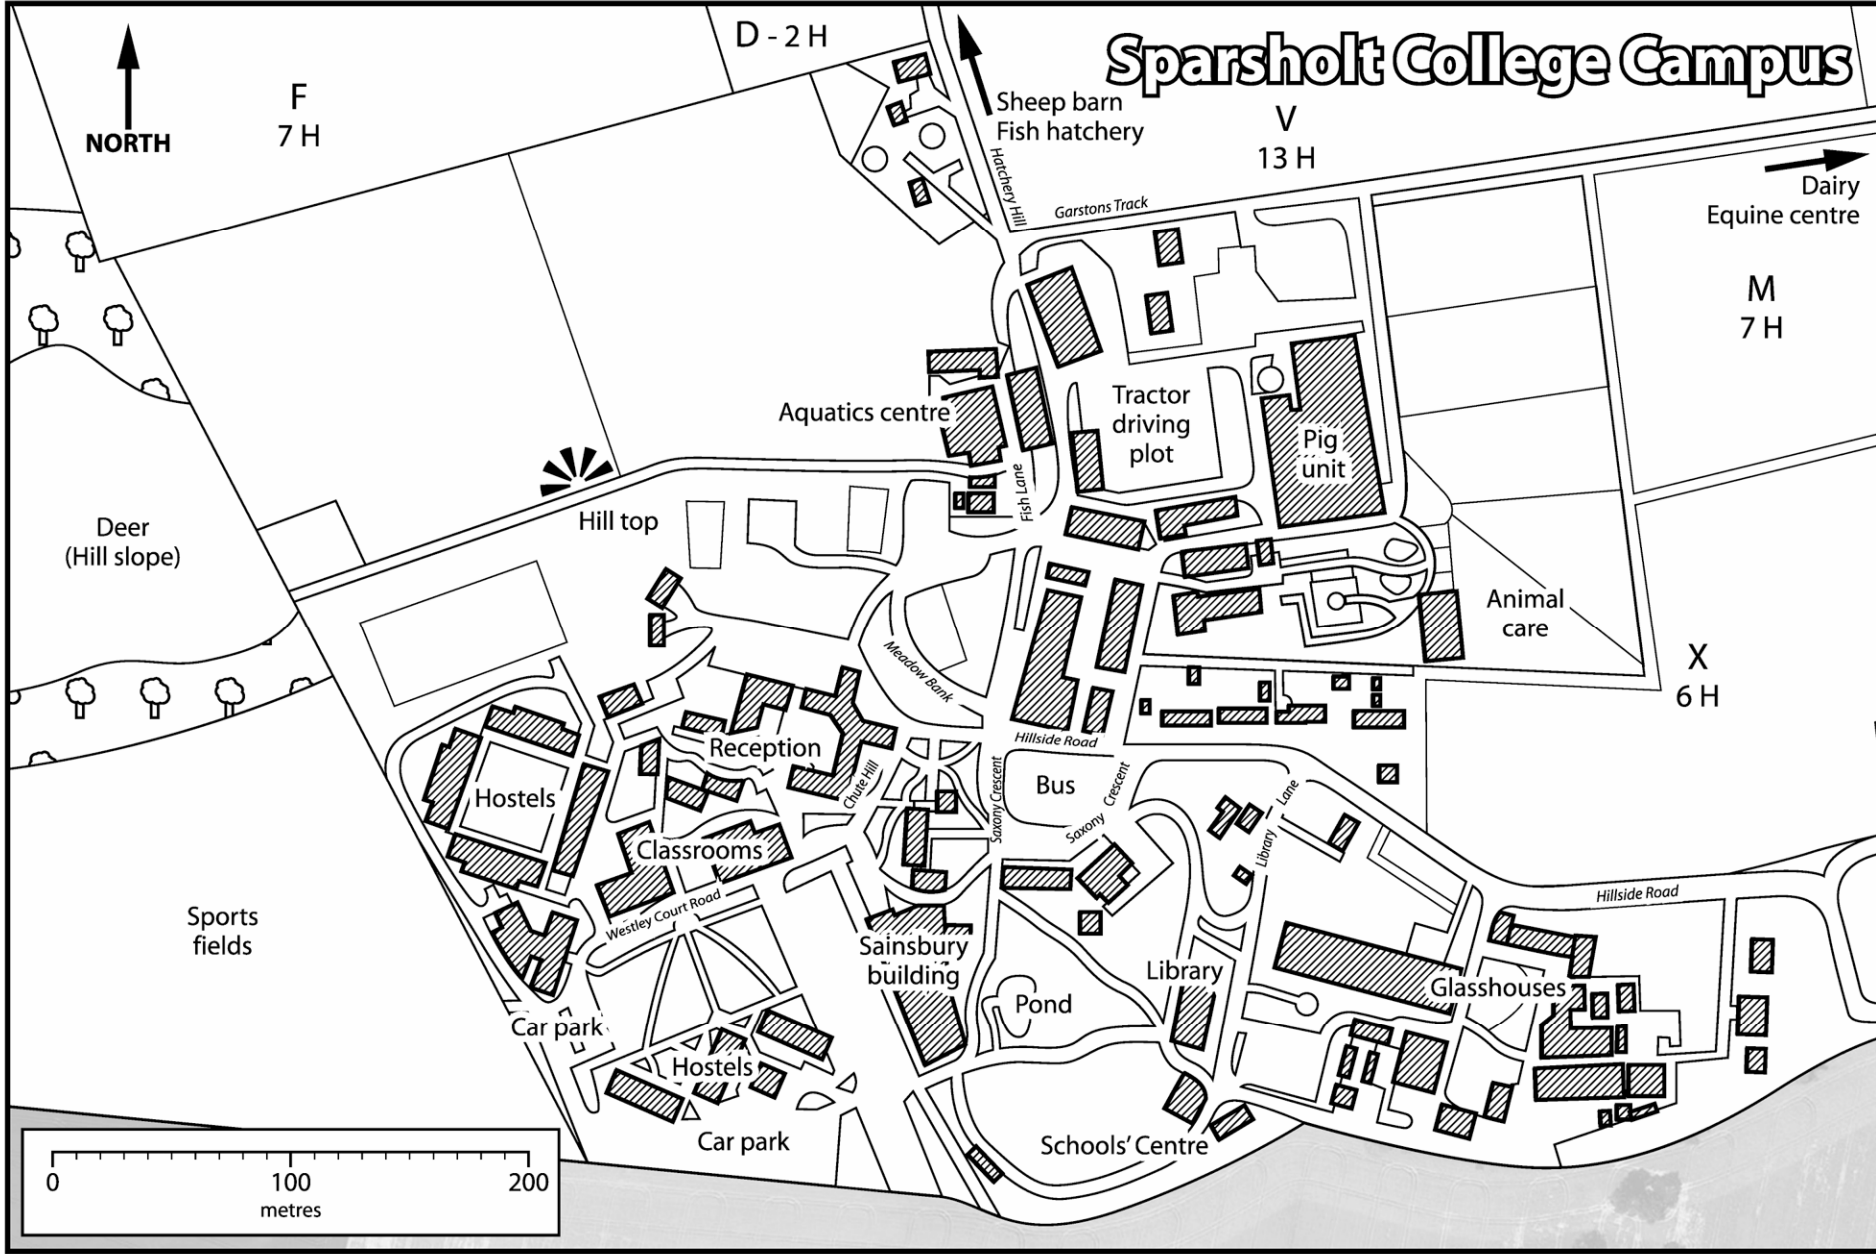

Sparsholt College Campus

F
7H

D-2H

Sheep barn
Fish hatchery

V
13H

Dairy
Equine centre

M
7H

X
6H

NORTH

Deer
(Hill slope)

Sports
fields

0 100 200
metres

Aquatics centre

Tractor
driving
plot

Pig
unit

Animal
care

Hostels

Car park

Schools' Centre

Hill top

Church Hill

Meadow Bank

Hillside Road

Bus

Saxony Crescent

Saxony Crescent

Library Lane

Hillside Road

Hatchery Hill

Garstons Track

Fish Lane

Westley Court Road